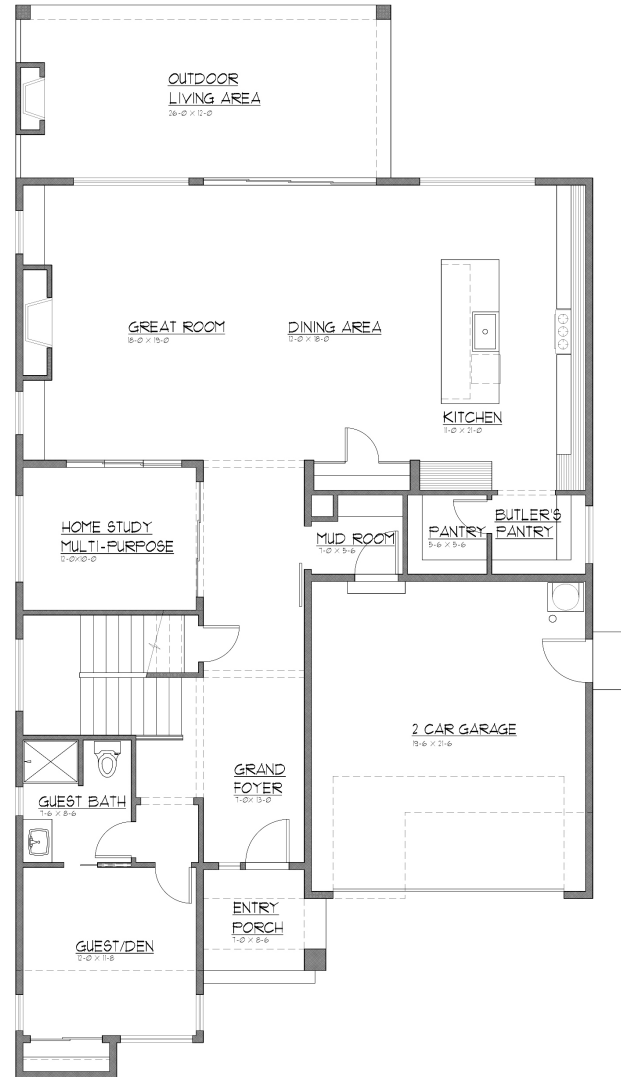

MAIN

UPPER

FEATURES

**Total Living:** 3,585 sf.

**Bedrooms:** 4

**Bathrooms:** 2.75

**Garage:** 2-Car

**Special Features:** Outdoor Living Space, Main Level Guest/Den, Upper Level Teen Suite and Junior Suite, Leisure Loft