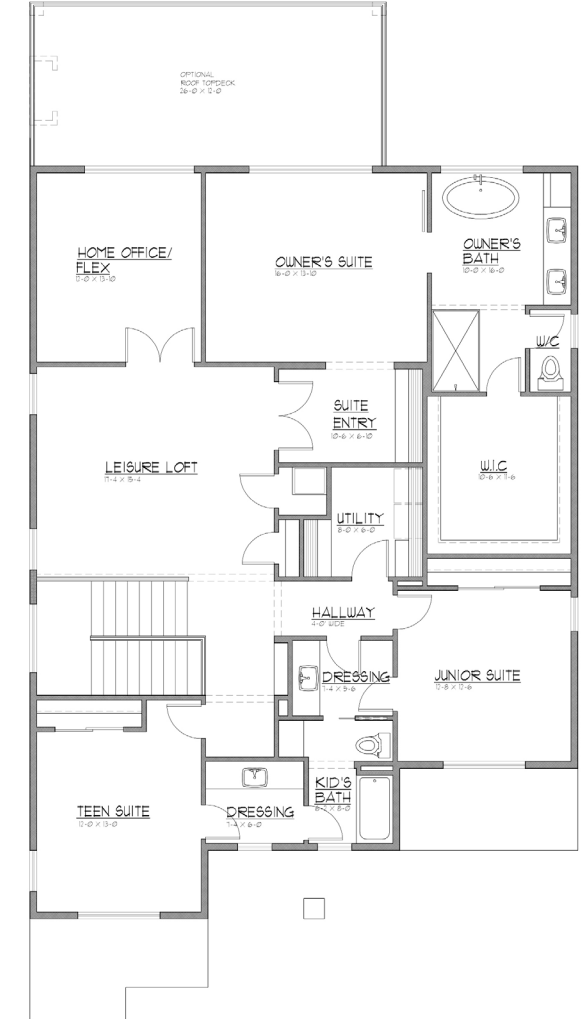

MAIN

UPPER

FEATURES

**Total Living:** 3,585 sf.

**Bedrooms:** 4

**Bathrooms:** 2.75

**Garage:** 2-Car

**Special Features:** Outdoor Living Space, Main Level Guest/Den, Upper Level Teen Suite and Junior Suite, Leisure Loft