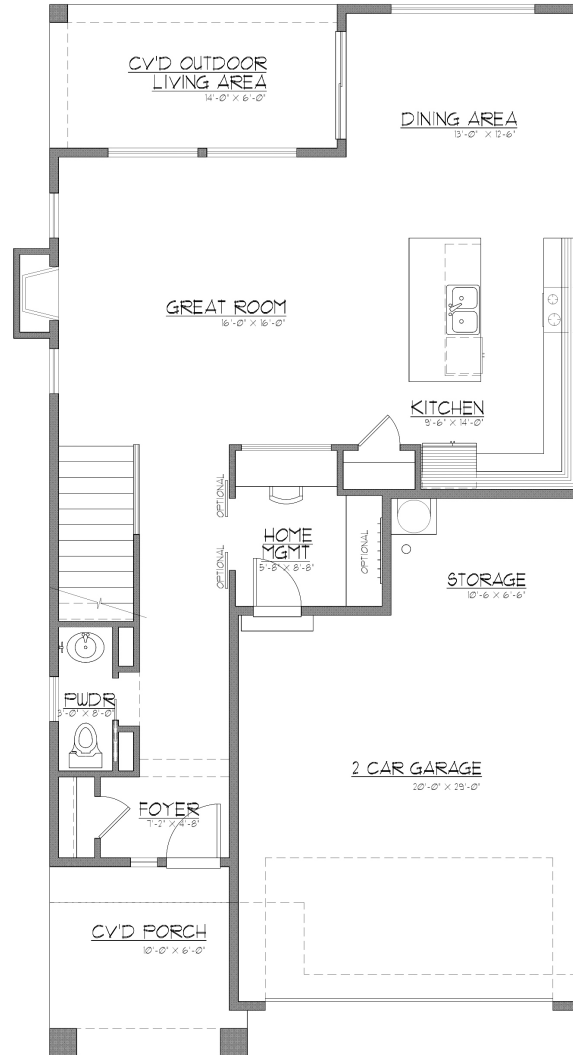

THE
CLASSIC
ENCLAVE

FEATURES

Total Living: 2,430 sf.

Bedrooms: 3

Bathrooms: 2.5

Garage: 2-Car plus Storage

Special Features: Covered Back Patio, Leisure Loft and Office on Second Level