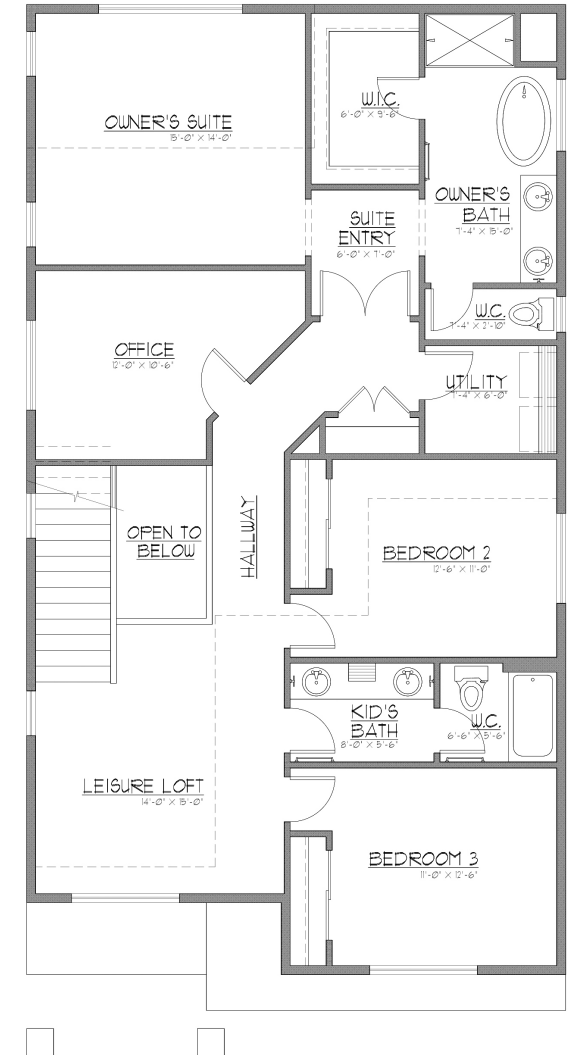

THE
CLASSIC
ENCLAVE

FEATURES

Total Living: 2,430 sf.

Bedrooms: 3

Bathrooms: 2.5

Garage: 2-Car plus Storage

Special Features: Covered Back Patio, Leisure Loft and Office on Second Level